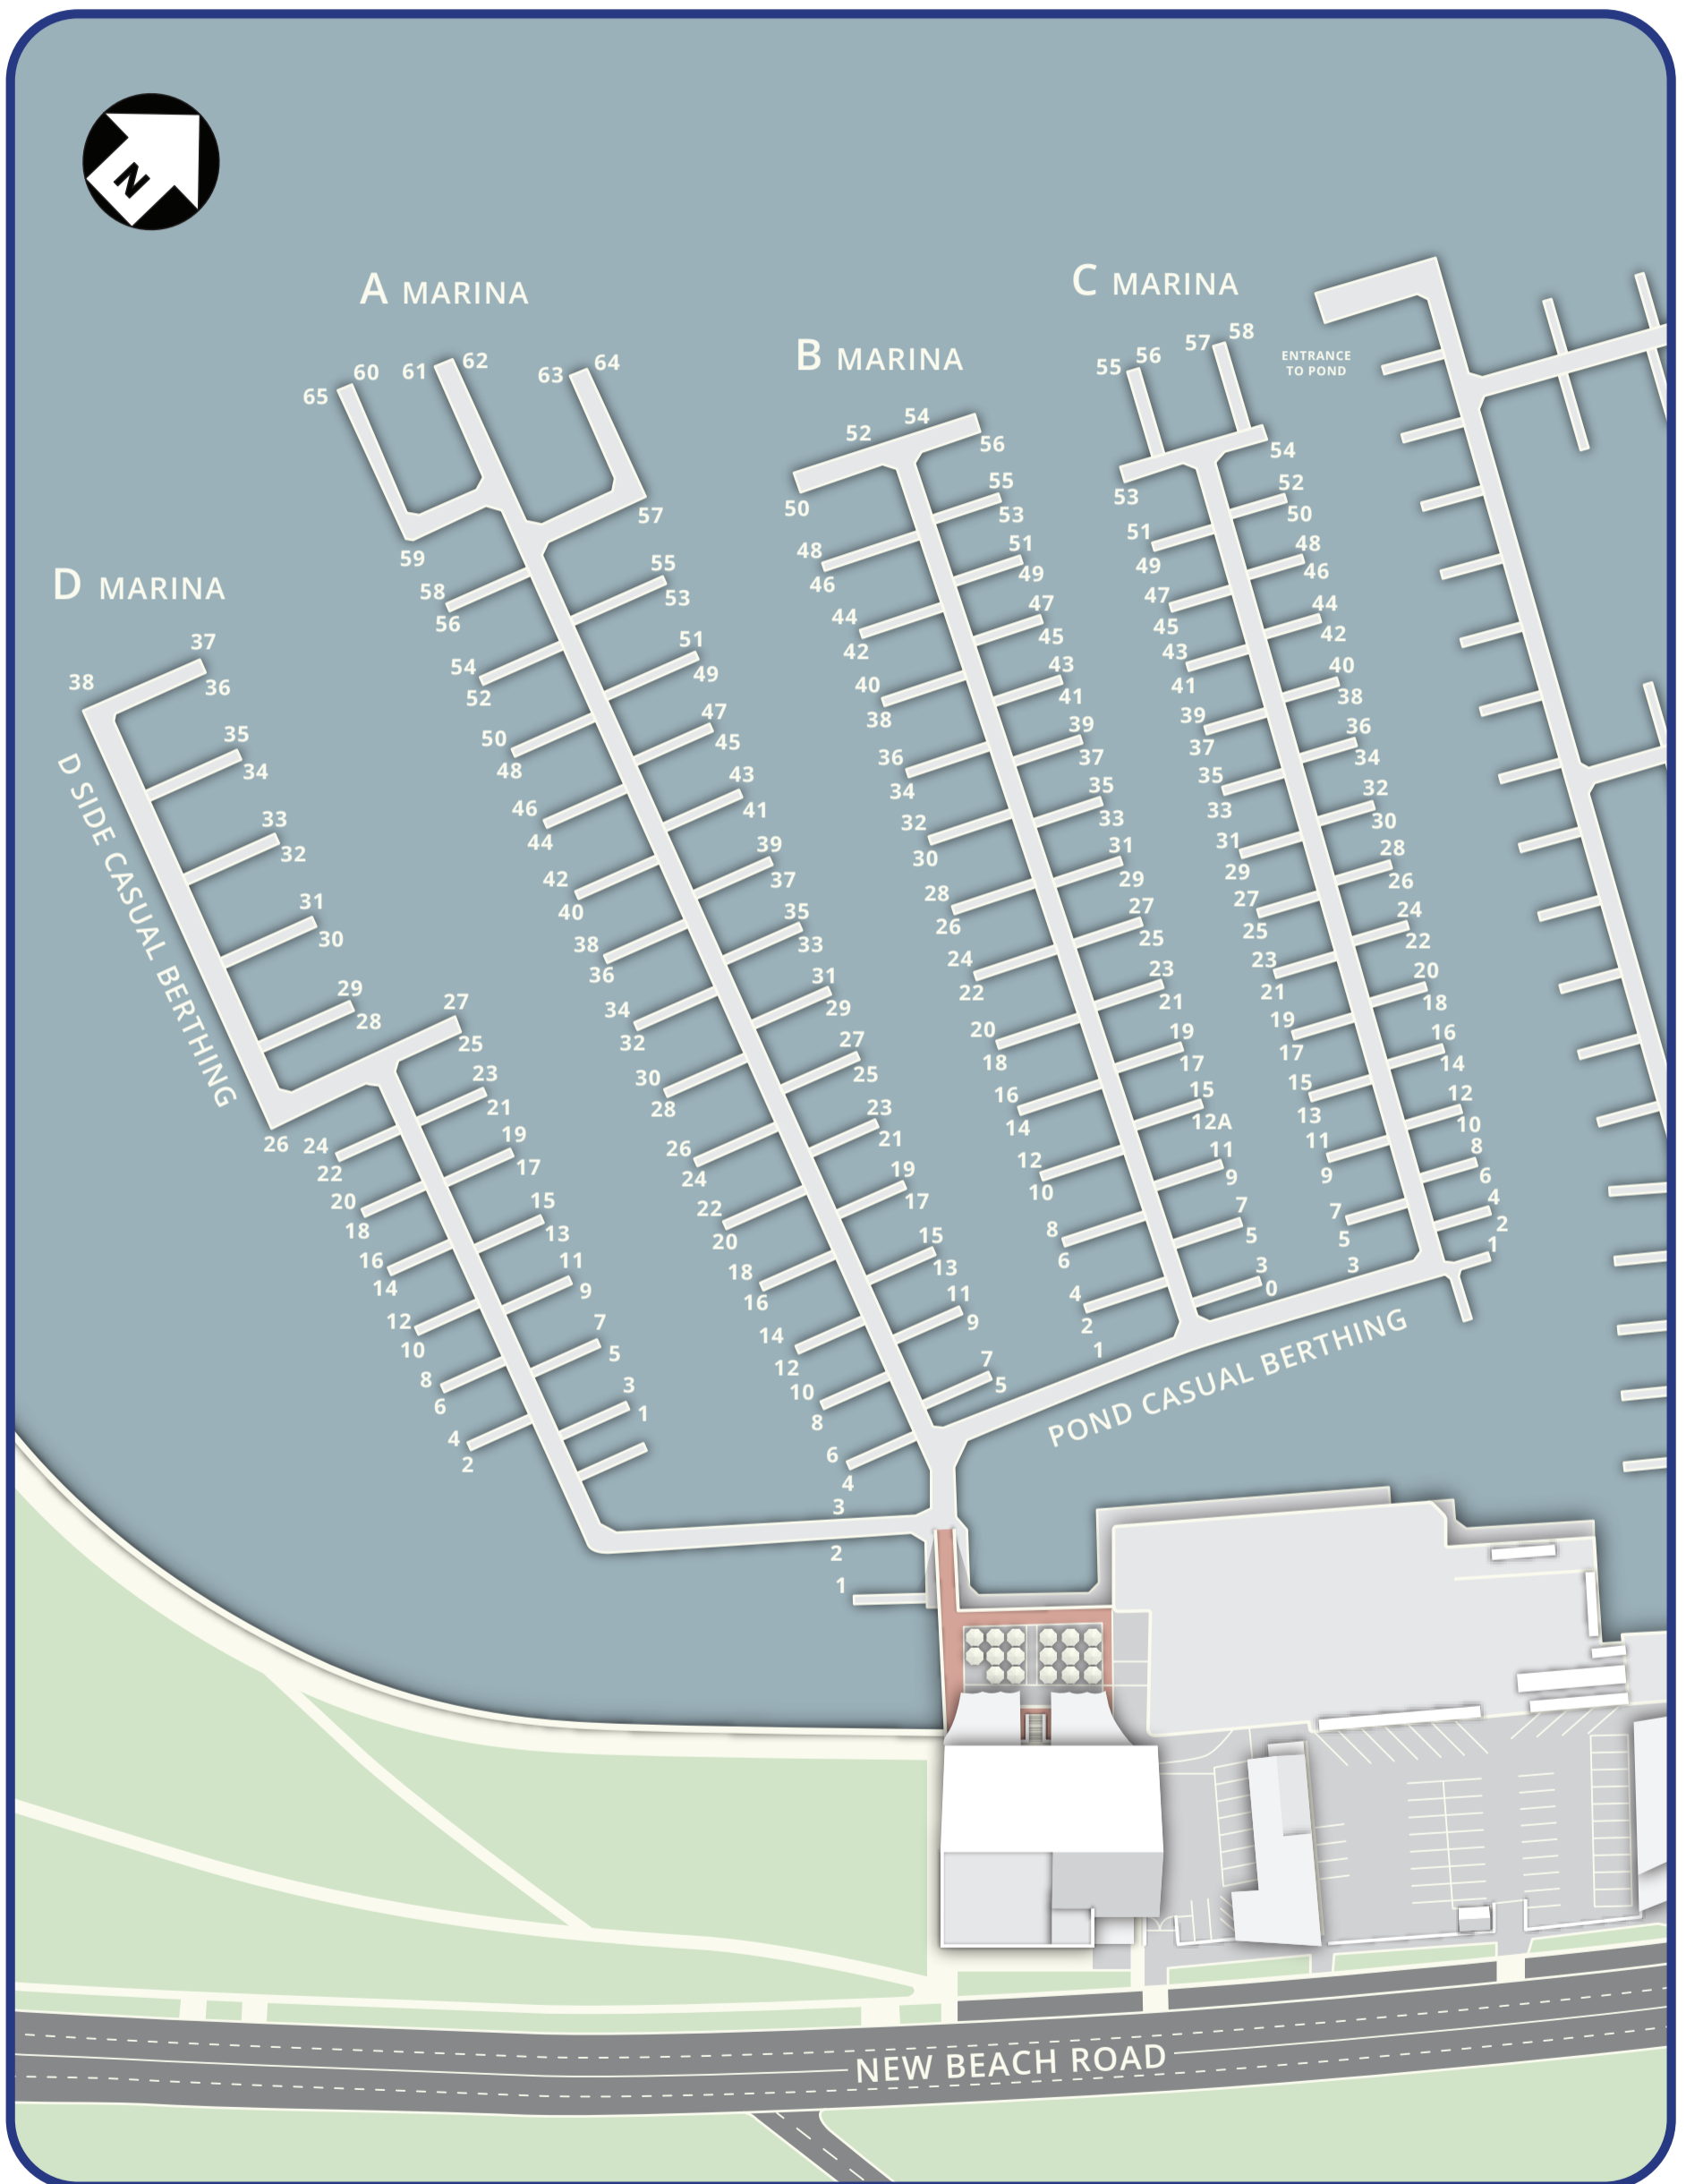

# Marina Berthing Plan

**CRUISING YACHT CLUB OF AUSTRALIA**

*Home of the Rolex Sydney Hobart Yacht Race*